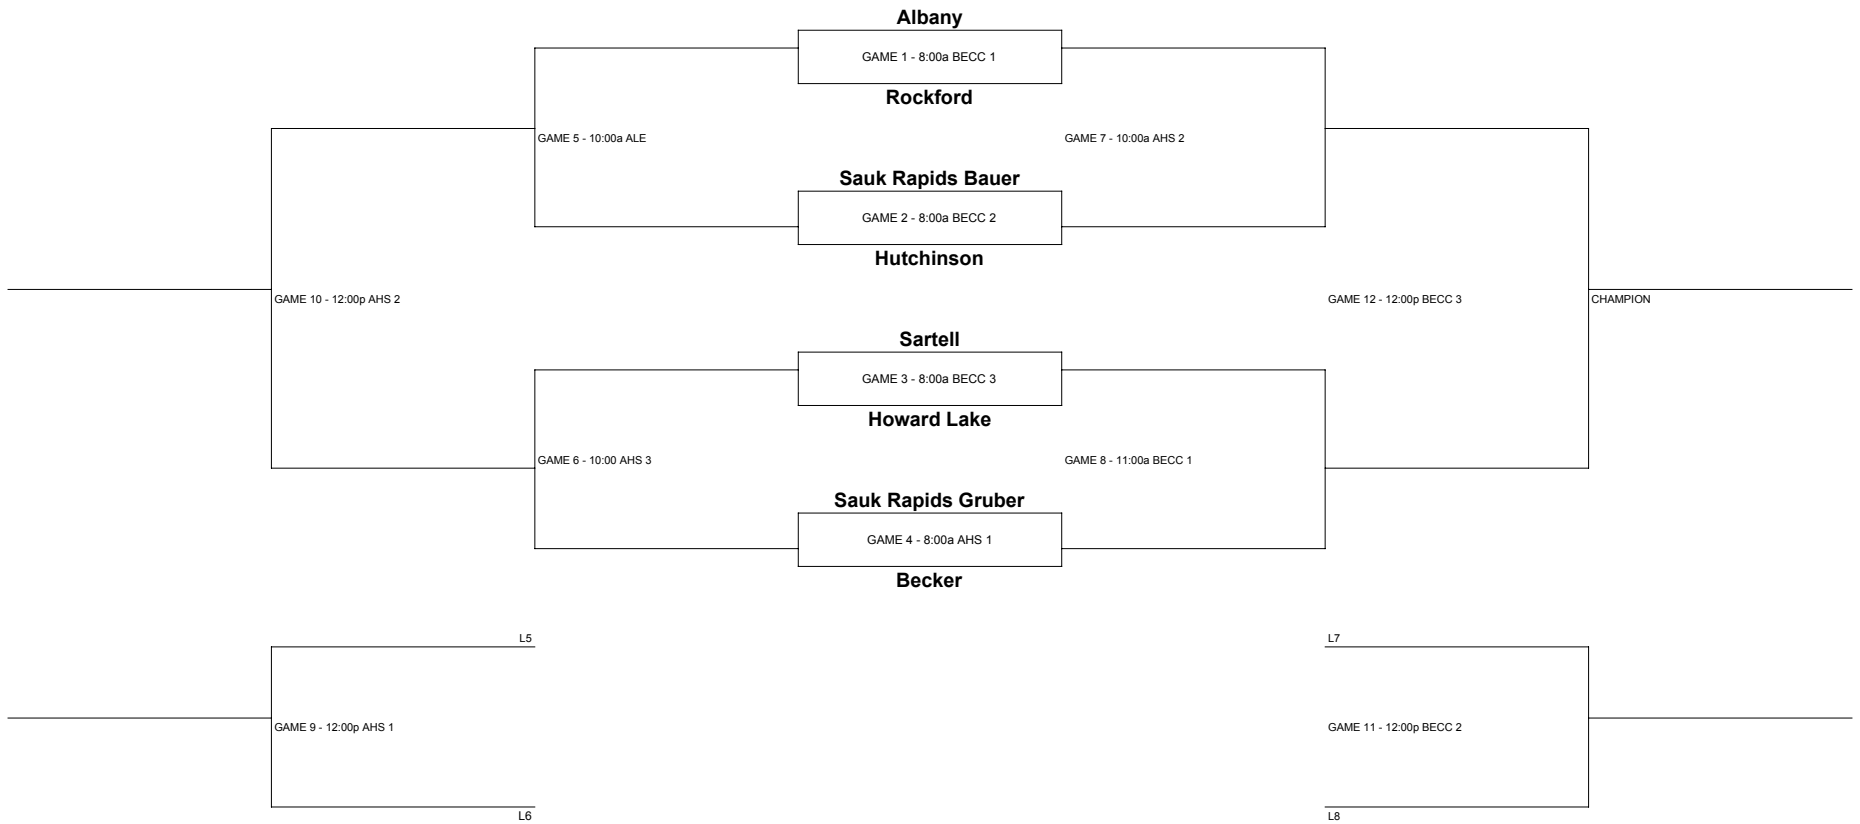

8th Grade Boys B/C

LOCATIONS

AHS - Albany High School