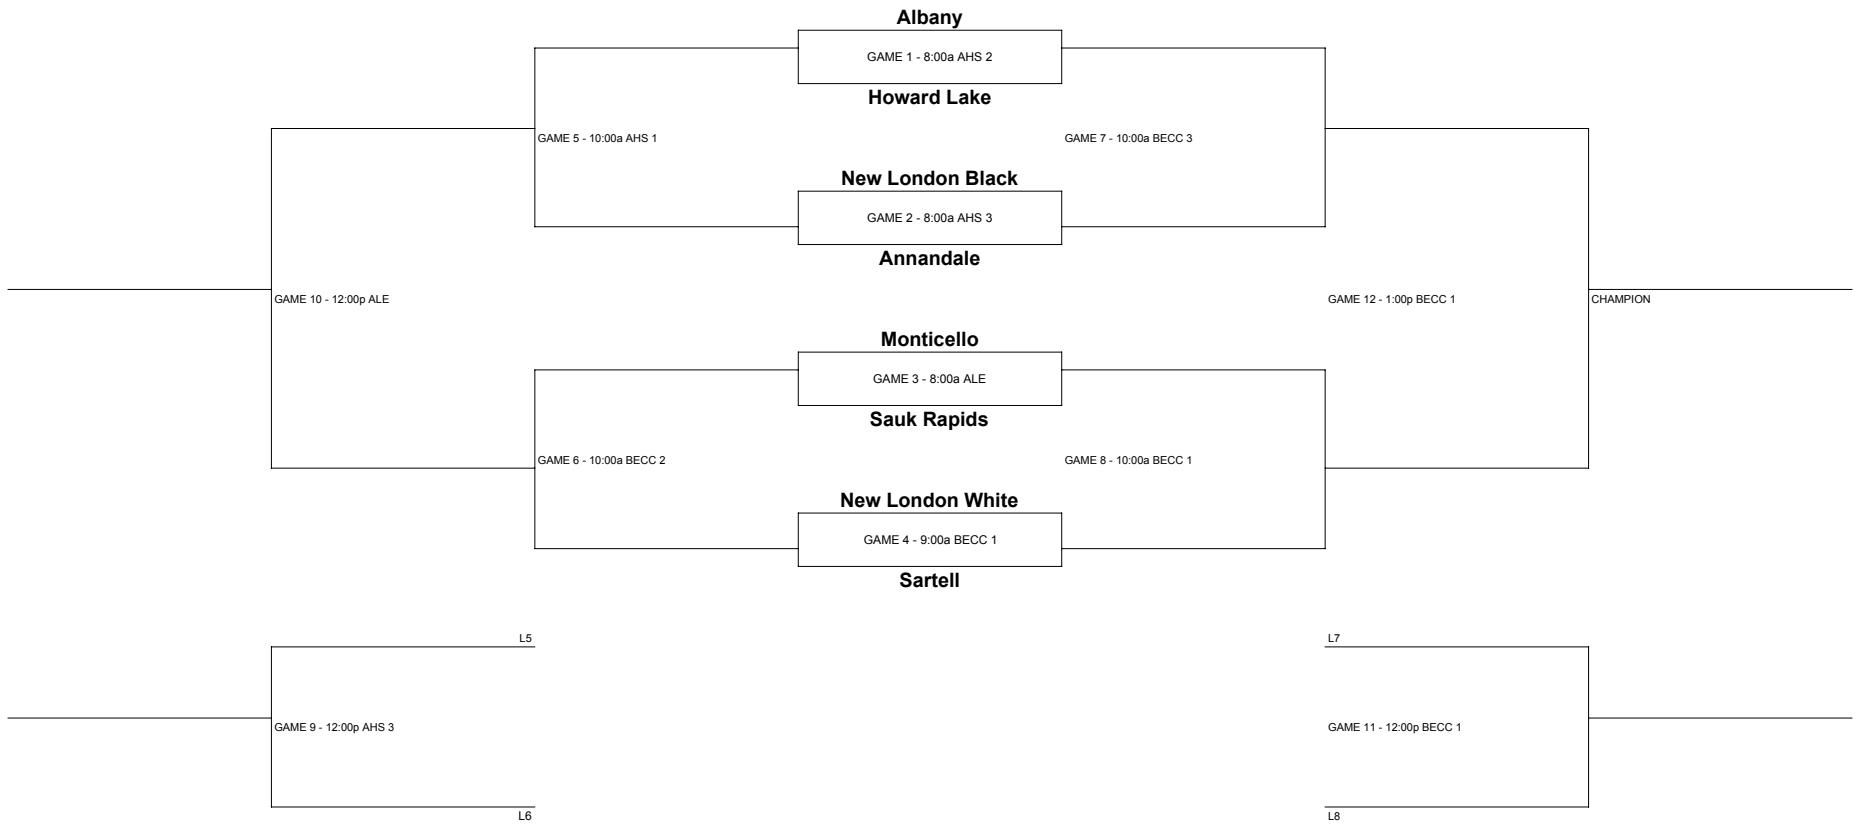

7th Grade Boys B/C

LOCATIONS

AHS - Albany High School