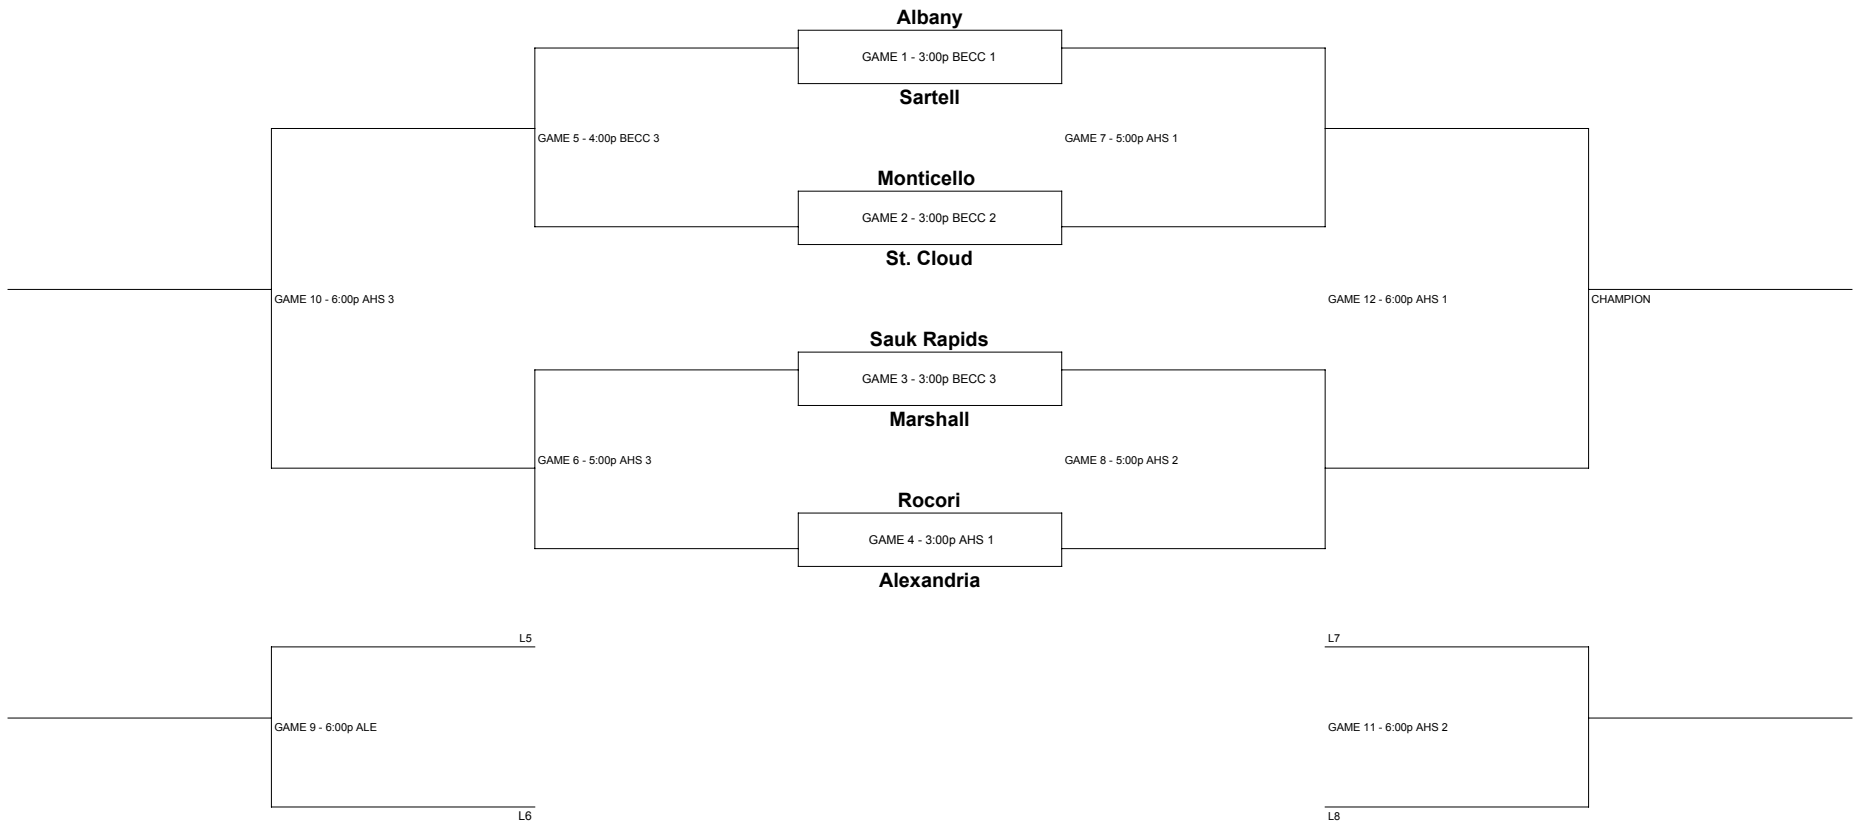

7th Grade Boys A

LOCATIONS

AHS - Albany High School