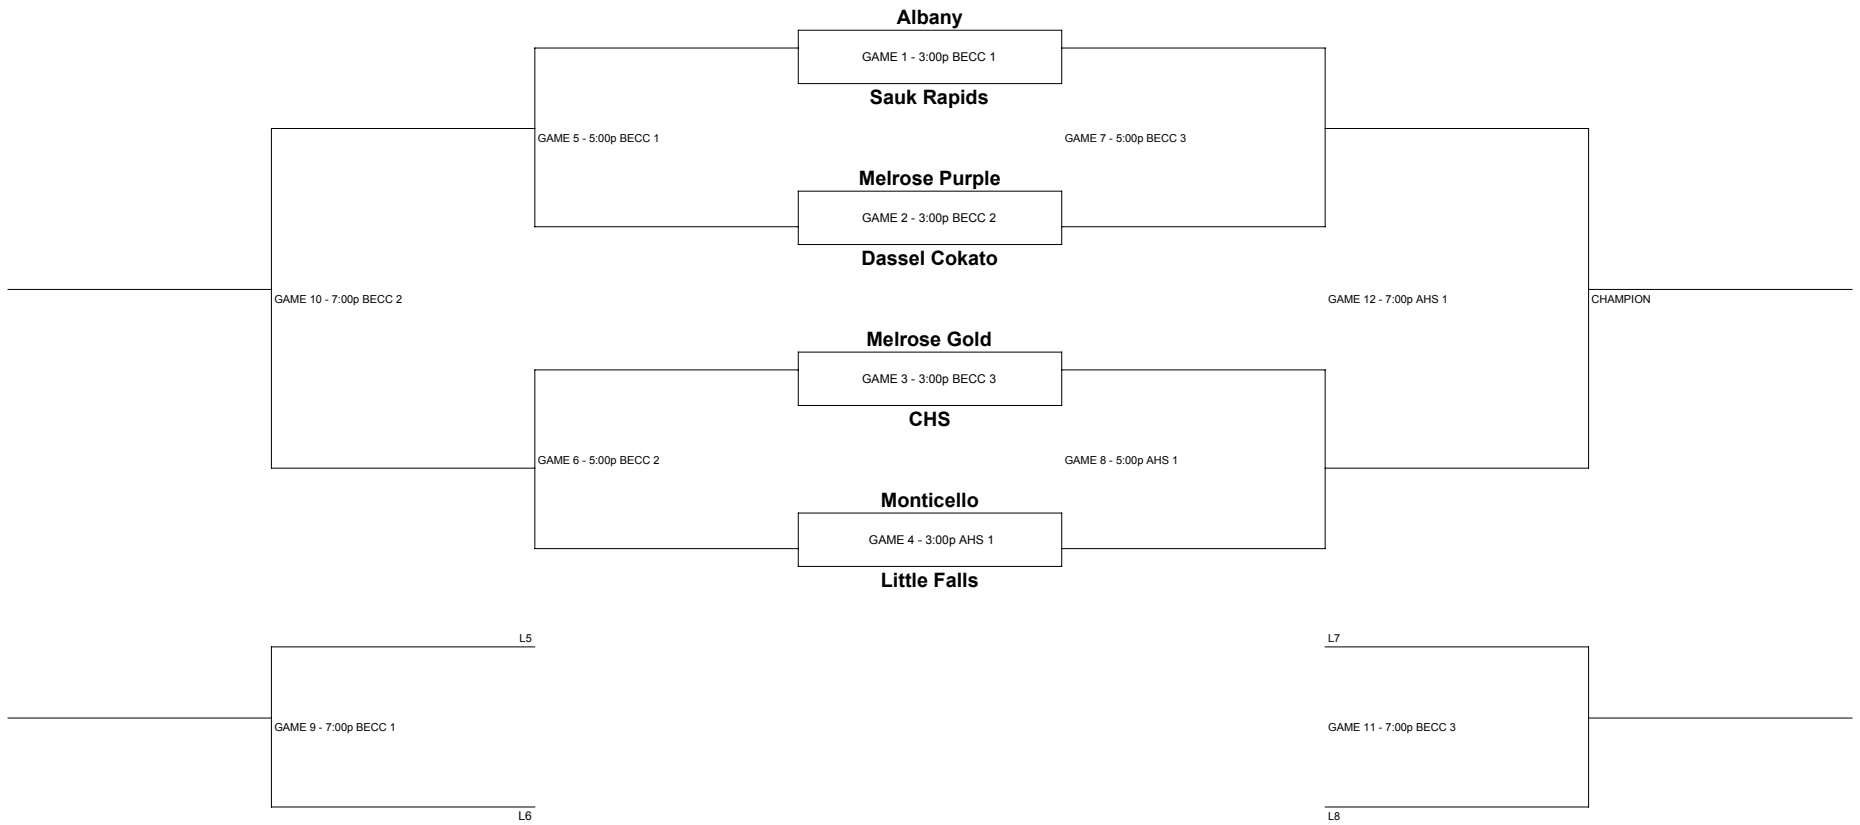

6th Grade Boys B/C

LOCATIONS

AHS - Albany High School