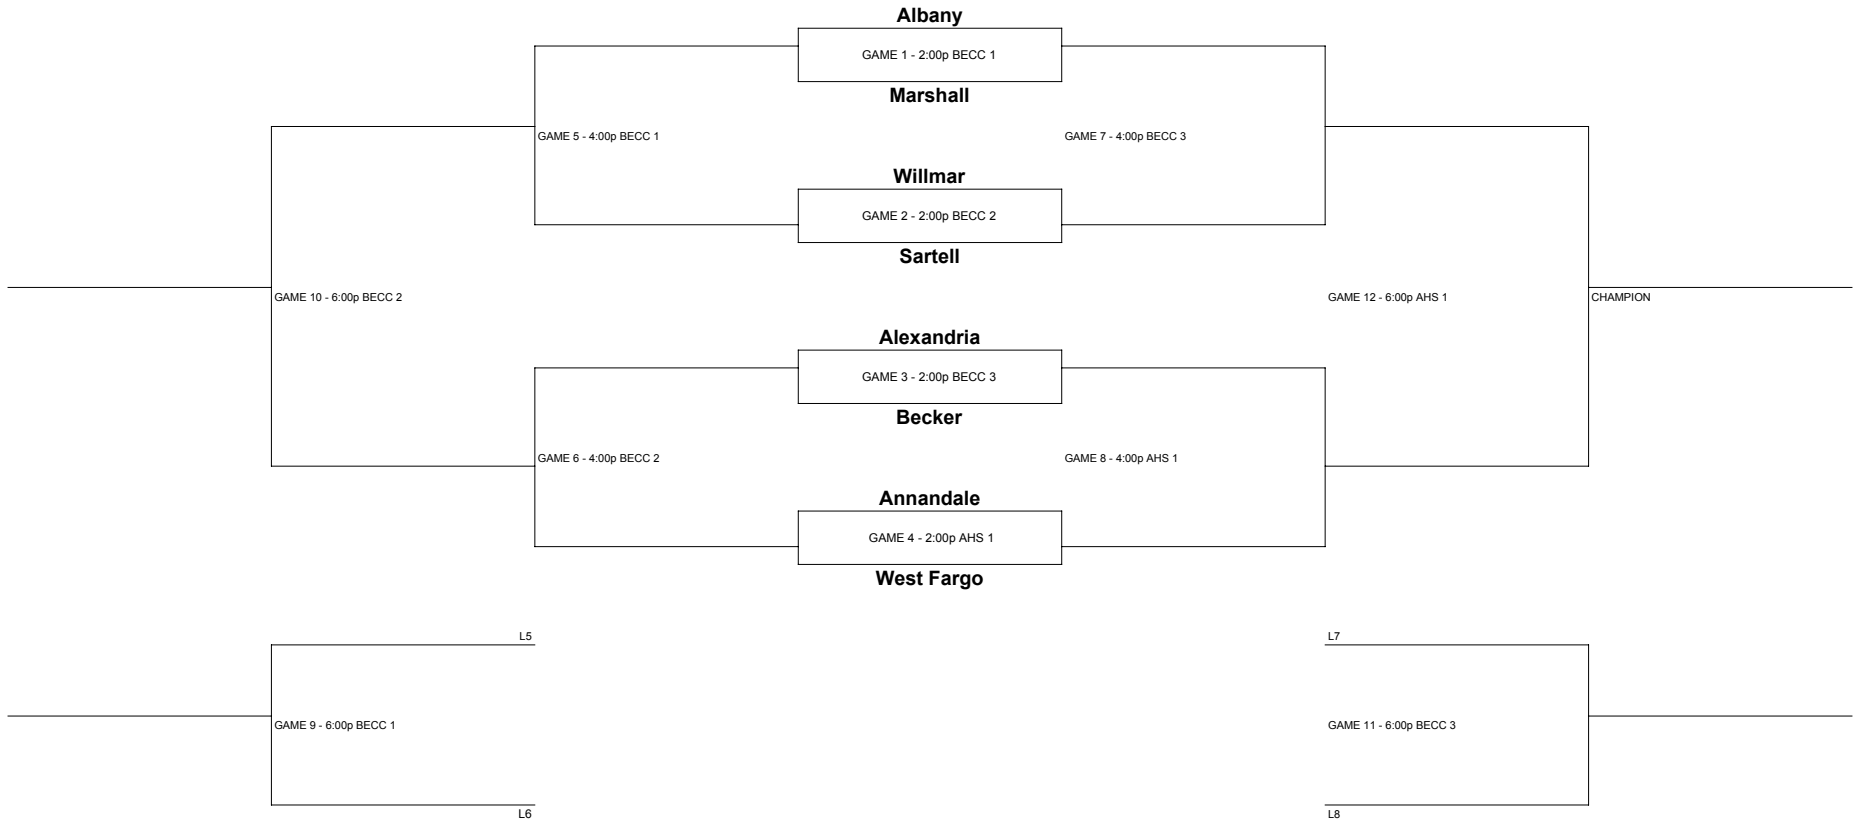

# 6th Grade Boys A

**LOCATIONS**  
 AHS - Albany High School  
 BECC - Fieldhouse connected to Albany High School  
 ALE - Albany Elementary (across the parking lot from Albany High School)