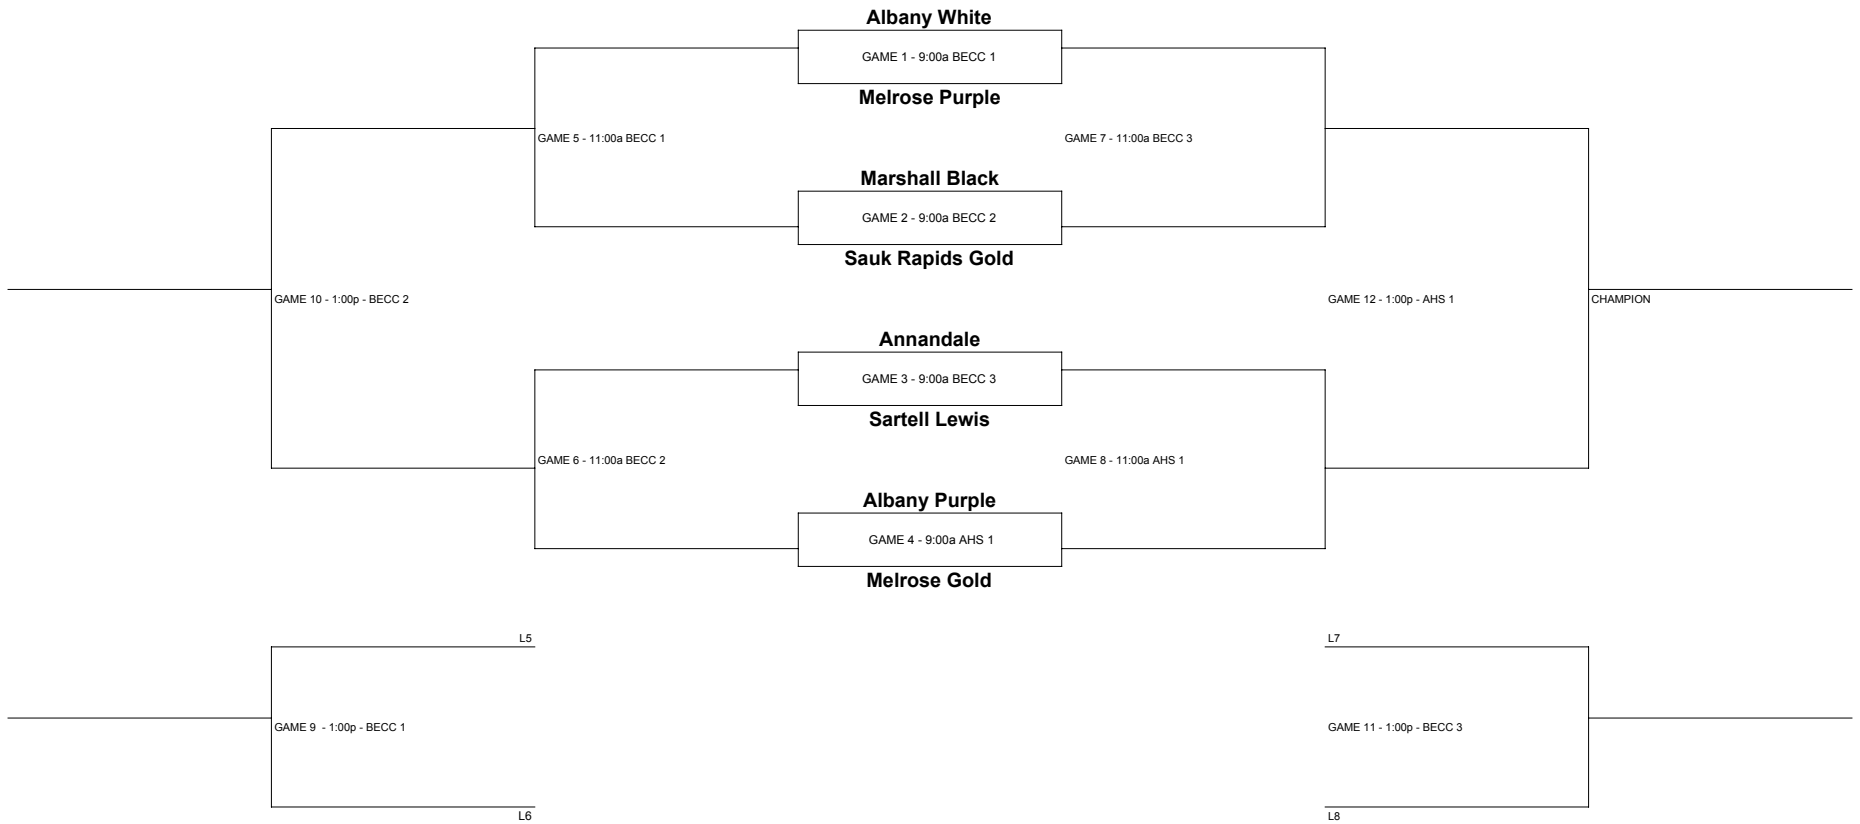

# 5th Grade Boys

**LOCATIONS**  
 AHS - Albany High School  
 BECC - Fieldhouse connected to Albany High School  
 ALE - Albany Elementary (across the parking lot from Albany High School)