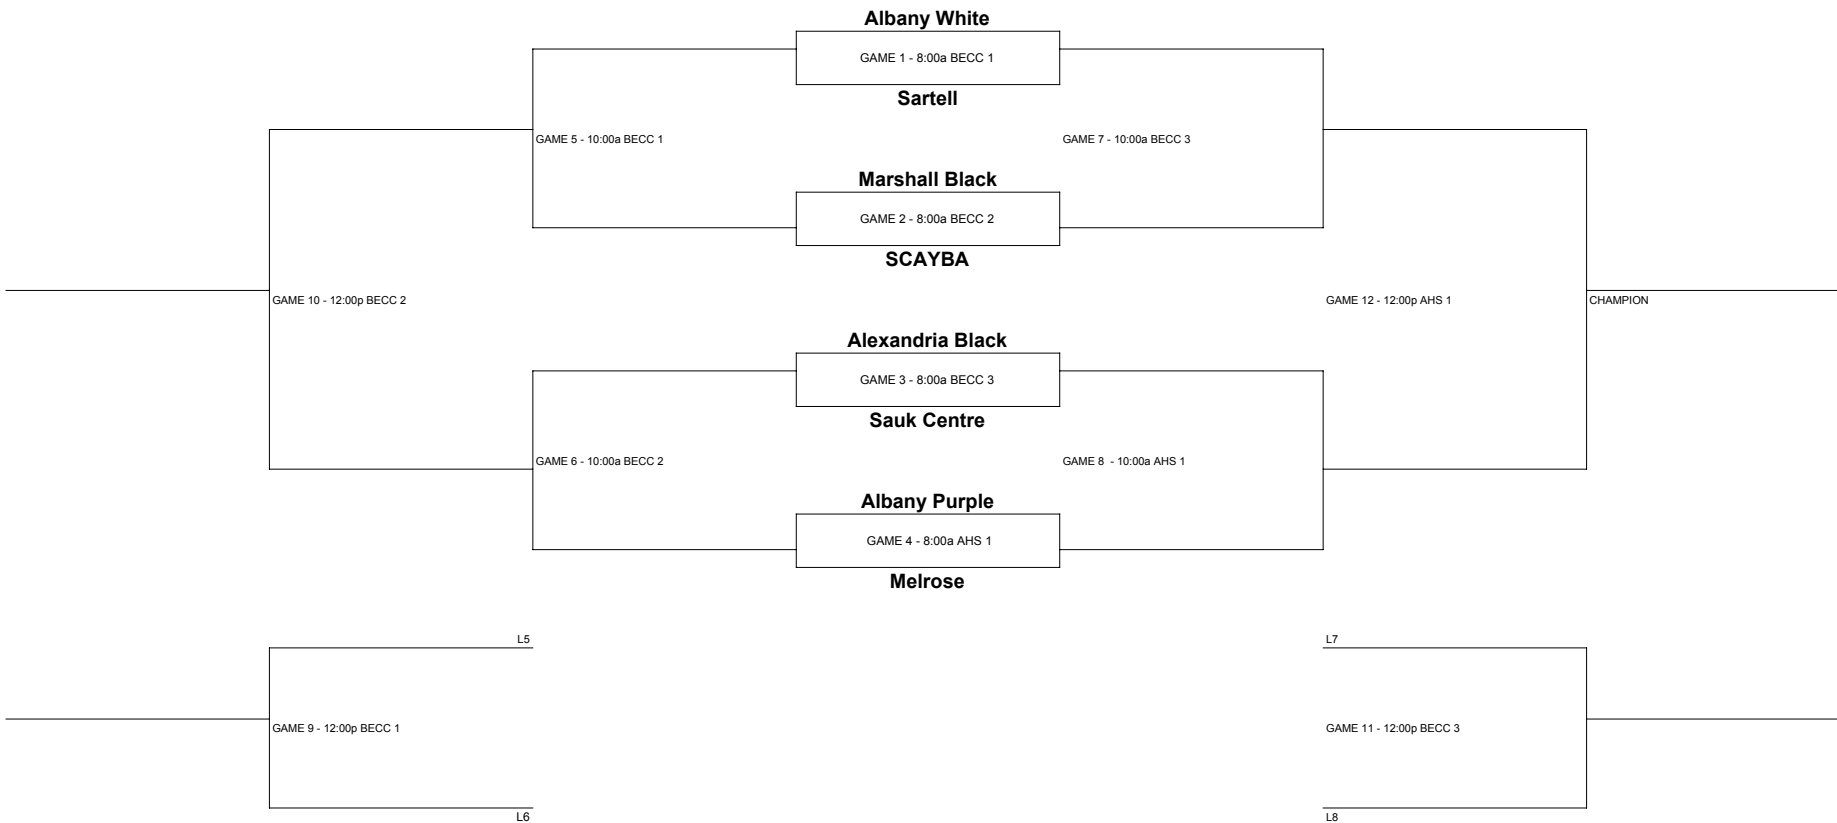

4th Grade Boys

LOCATIONS
 AHS - Albany High School
 BECC - Fieldhouse connected to Albany High School
 ALE - Albany Elementary (across the parking lot from Albany High School)